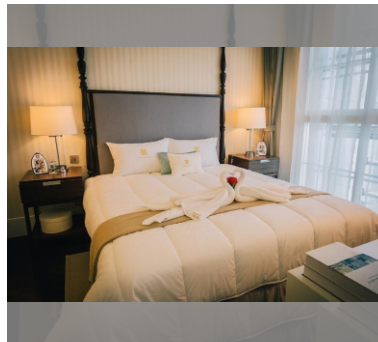

Condo for sale studio 24 m² in Grand Florida, Pattaya

฿ 2,450,000

UNIT PARAMETERS:

UID	FS-22
quota	foreign quota
type	studio
size	24m²
floor	6
view	pool view

PROJECT PARAMETERS:

district	Na Jomtien
buildings	8
floors	8
built	2020

FACILITIES:

General information: resort, open parking.
Swimming pool: swimming pool, kids pool, water slides, waterfall, jacuzzi, sunbathing area.
Chill zone: chill zone, garden, barbeque areas.
Health zone: gym, sauna.
Other: meeting room, games room, kids playgarden, CCTV, security.