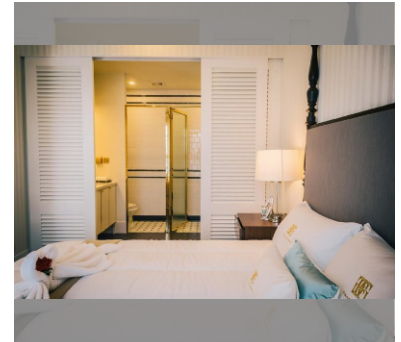

Condo for sale studio 24 m² in Grand Florida, Pattaya

฿ 2,450,000

UNIT PARAMETERS:

UID	FS-22
quota	foreign quota
type	studio
size	24m²
floor	6
view	pool view

PROJECT PARAMETERS:

district	Na Jomtien
buildings	8
floors	8
built	2020

FACILITIES:

General information: resort, open parking.
Swimming pool: swimming pool, kids pool, water slides, waterfall, jacuzzi, sunbathing area.
Chill zone: chill zone, garden, barbeque areas.
Health zone: gym, sauna.
Other: meeting room, games room, kids playgarden, CCTV, security.