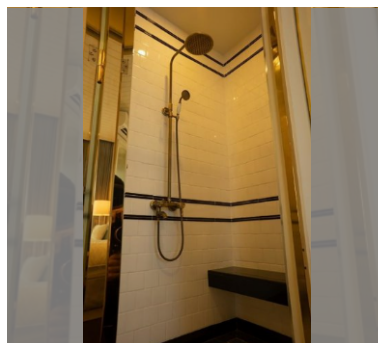

Condo for sale studio 24 m² in Grand Florida, Pattaya

฿ 2,450,000

UNIT PARAMETERS:

UID	FS-22
quota	foreign quota
type	studio
size	24m ²
floor	6
view	pool view

PROJECT PARAMETERS:

district	Na Jomtien
buildings	8
floors	8
built	2020

FACILITIES:

General information: resort, open parking.
Swimming pool: swimming pool, kids pool, water slides, waterfall, jacuzzi, sunbathing area.
Chill zone: chill zone, garden, barbeque areas.
Health zone: gym, sauna.
Other: meeting room, games room, kids playgarden, CCTV, security.