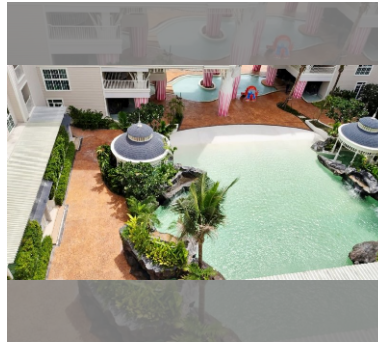

Condo for sale studio 24 m² in Grand Florida, Pattaya

฿ 2,450,000

UNIT PARAMETERS:

UID	FS-22
quota	foreign quota
type	studio
size	24m ²
floor	6
view	pool view

PROJECT PARAMETERS:

district	Na Jomtien
buildings	8
floors	8
built	2020

FACILITIES:

General information: resort, open parking.
Swimming pool: swimming pool, kids pool, water slides, waterfall, jacuzzi, sunbathing area.
Chill zone: chill zone, garden, barbeque areas.
Health zone: gym, sauna.
Other: meeting room, games room, kids playgarden, CCTV, security.