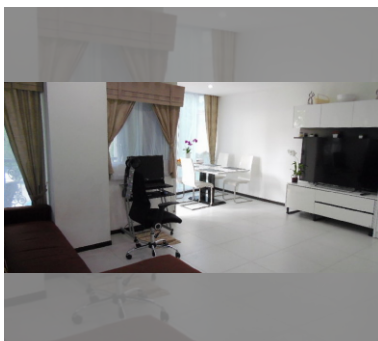

Condo for sale 1 bedroom 77 m² in Siam Oriental Twins, Pattaya

฿ 2,490,000

UNIT PARAMETERS:

UID	FS-41
quota	thai quota
type	1 bedroom
size	77m²
floor	2
view	city view
transfer cost	by buyer

PROJECT PARAMETERS:

district	Pratumnak