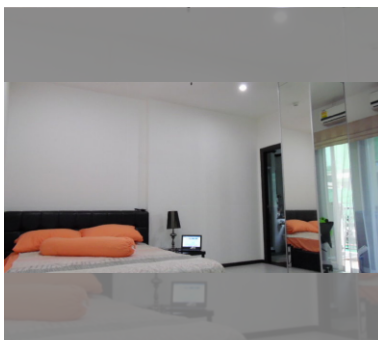

Condo for sale 1 bedroom 77 m² in Siam Oriental Twins, Pattaya

฿ 2,490,000

UNIT PARAMETERS:

UID	FS-41
quota	thai quota
type	1 bedroom
size	77m²
floor	2
view	city view
transfer cost	by buyer

PROJECT PARAMETERS:

district	Pratumnak