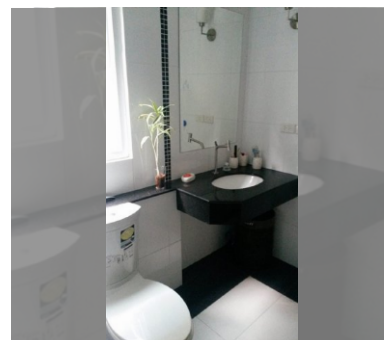

Condo for sale 1 bedroom 77 m² in Siam Oriental Twins, Pattaya

฿ 2,490,000

UNIT PARAMETERS:

UID	FS-41
quota	thai quota
type	1 bedroom
size	77m²
floor	2
view	city view
transfer cost	by buyer

PROJECT PARAMETERS:

district	Pratumnak