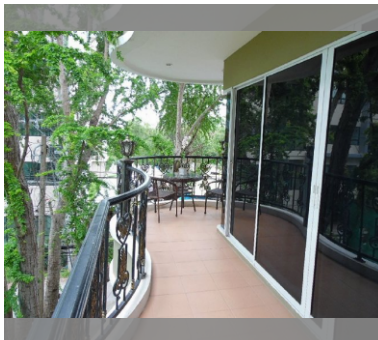

Condo for sale 1 bedroom 77 m² in Siam Oriental Twins, Pattaya

฿ 2,490,000

UNIT PARAMETERS:

UID	FS-41
quota	thai quota
type	1 bedroom
size	77m²
floor	2
view	city view
transfer cost	by buyer

PROJECT PARAMETERS:

district	Pratumnak