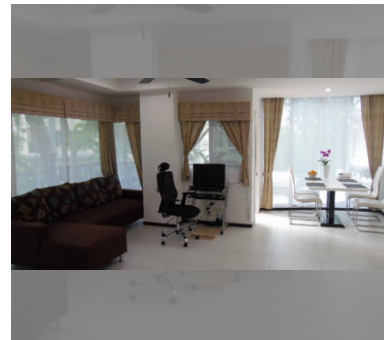

Condo for sale 1 bedroom 77 m² in Siam Oriental Twins, Pattaya

฿ 2,490,000

UNIT PARAMETERS:

UID	FS-41
quota	thai quota
type	1 bedroom
size	77m²
floor	2
view	city view
transfer cost	by buyer

PROJECT PARAMETERS:

district	Pratumnak